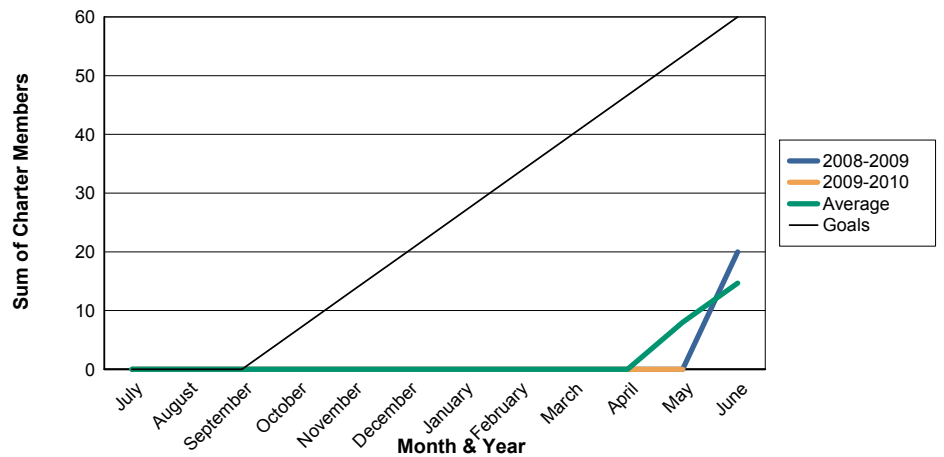

Sum of Charter Members/ Month & Year

For District 118 R