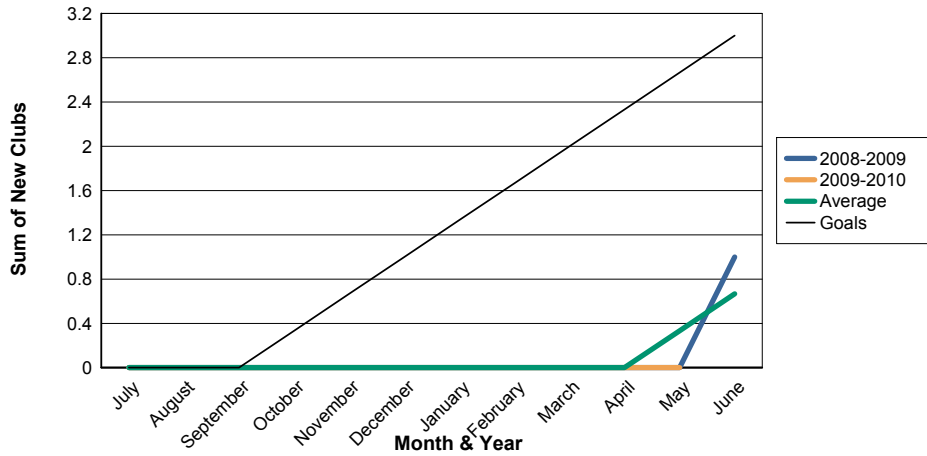

3 Year Comparisons for GMT Constitutional Area 4

By GMT District

As of May 2010

Sum of New Clubs/ Month & Year

For District 118 R

Sum of Dropped Clubs/ Month & Year

For District 118 R

Sum of Net Clubs/ Month & Year