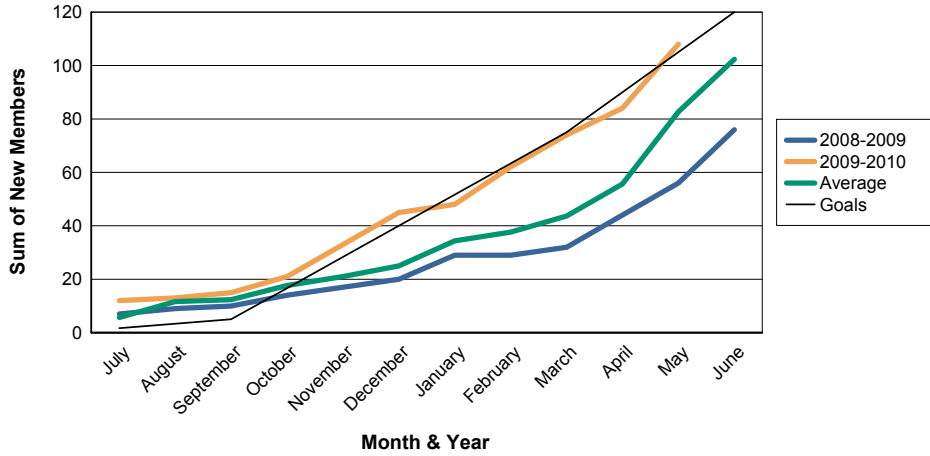

For District 118 R

Sum of Charter Members/ Month & Year

For District 118 R

3 Year Comparisons for GMT Constitutional Area 4

By GMT District

As of May 2010

Sum of New Members/ Month & Year

For District 118 R

Sum of Dropped Members/ Month & Year

For District 118 R

Sum of Net Members/ Month & Year

For District 118 R