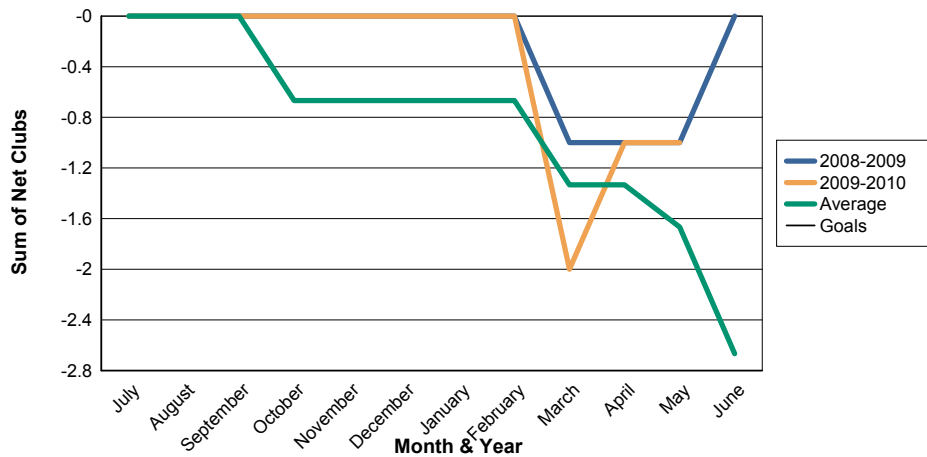

Sum of Net Clubs/ Month & Year

For District 118 R