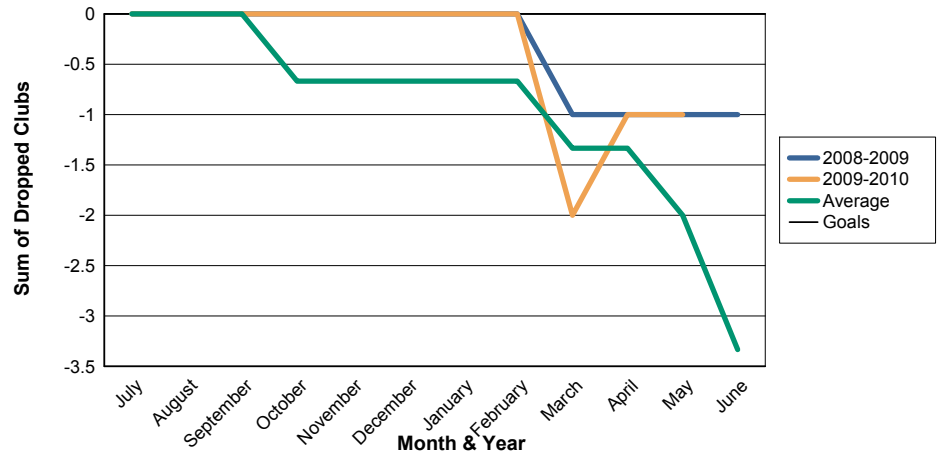

3 Year Comparisons for GMT Constitutional Area 4

By GMT District

As of May 2010

Sum of New Clubs/ Month & Year

For District 118 R

Sum of Dropped Clubs/ Month & Year

For District 118 R

Sum of Net Clubs/ Month & Year