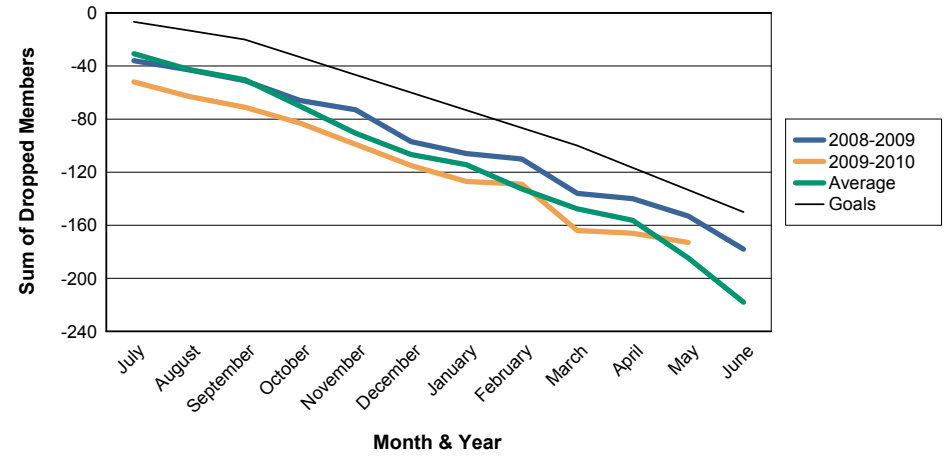

For District 118 R

Sum of Charter Members/ Month & Year

For District 118 R

3 Year Comparisons for GMT Constitutional Area 4

By GMT District

As of May 2010

Sum of New Members/ Month & Year

For District 118 R

Sum of Dropped Members/ Month & Year

For District 118 R

Sum of Net Members/ Month & Year

For District 118 R